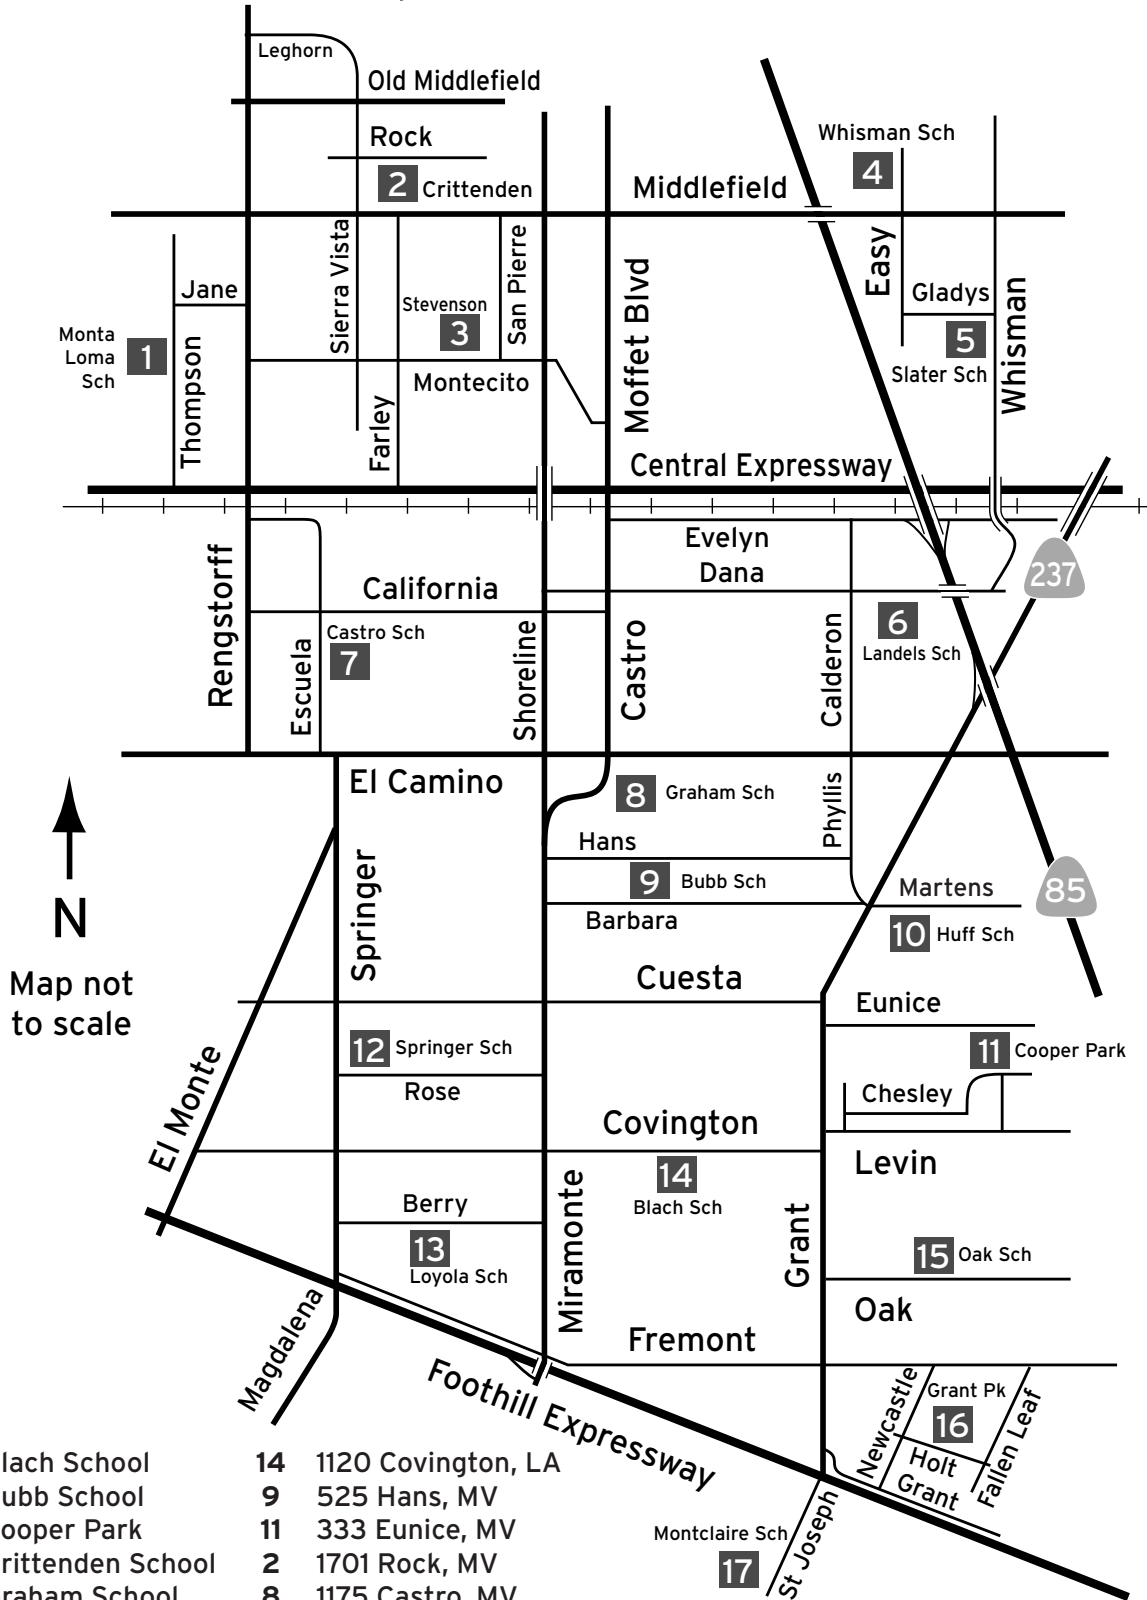

Region 45 Soccer Fields

Blach School	14	1120 Covington, LA
Bubb School	9	525 Hans, MV
Cooper Park	11	333 Eunice, MV
Crittenden School	2	1701 Rock, MV
Graham School	8	1175 Castro, MV
Grant Park	16	Holt Ave, LA
Huff School	10	235 Martens, MV
Landels School	6	115 W. Dana, MV
Loyola School	13	770 Berry, LA
Mariano Castro Sch	7	505 Escuela Ave, MV
Monta Loma School	1	460 Thompson Ave, MV

Montclair School	17	1160 St Joseph, LA
Oak School	15	1501 Oak, LA
Slater School	5	325 Gladys, MV
Springer School	12	1120 Rose, MV
Stevenson Park	3	Montecito Ave, MV
Whisman School	4	310 Easy St, MV