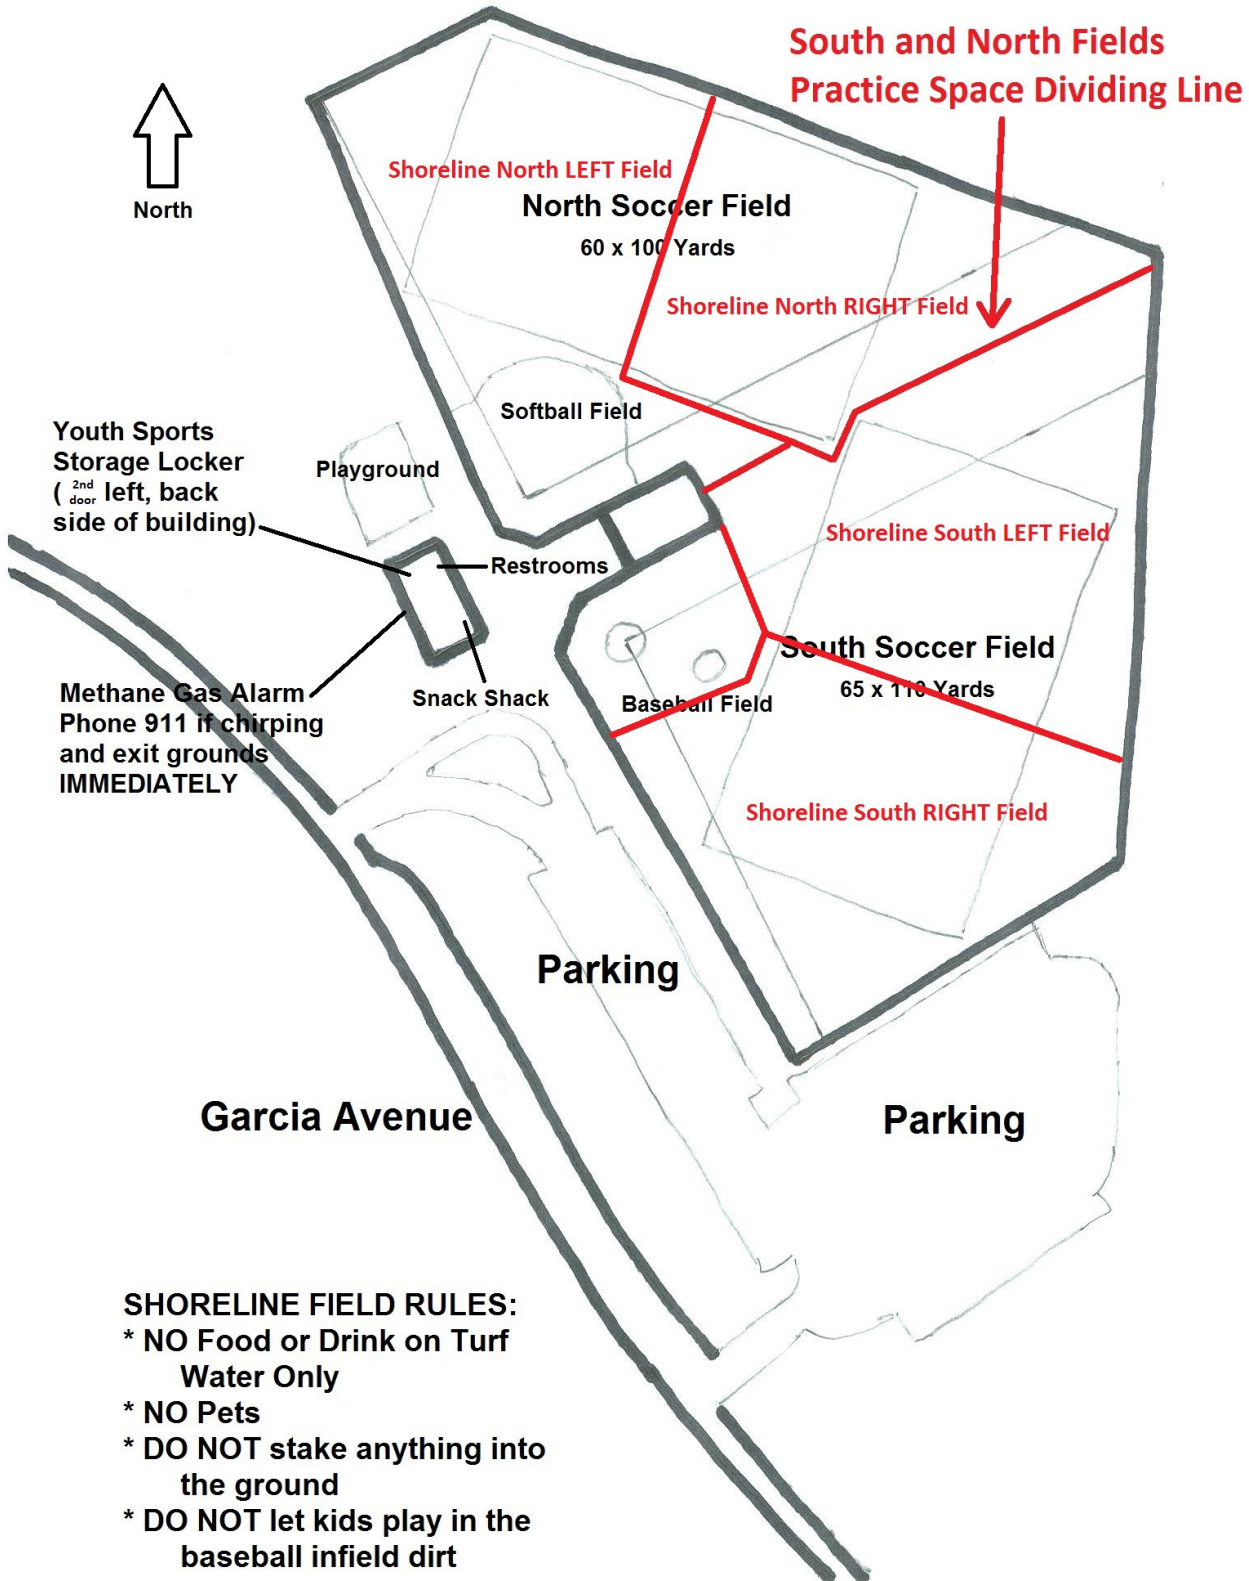

Shoreline Athletic Fields

2450 Garcia Avenue, Mountain View

SHORELINE FIELD RULES:

- * NO Food or Drink on Turf
Water Only
- * NO Pets
- * DO NOT stake anything into the ground
- * DO NOT let kids play in the baseball infield dirt