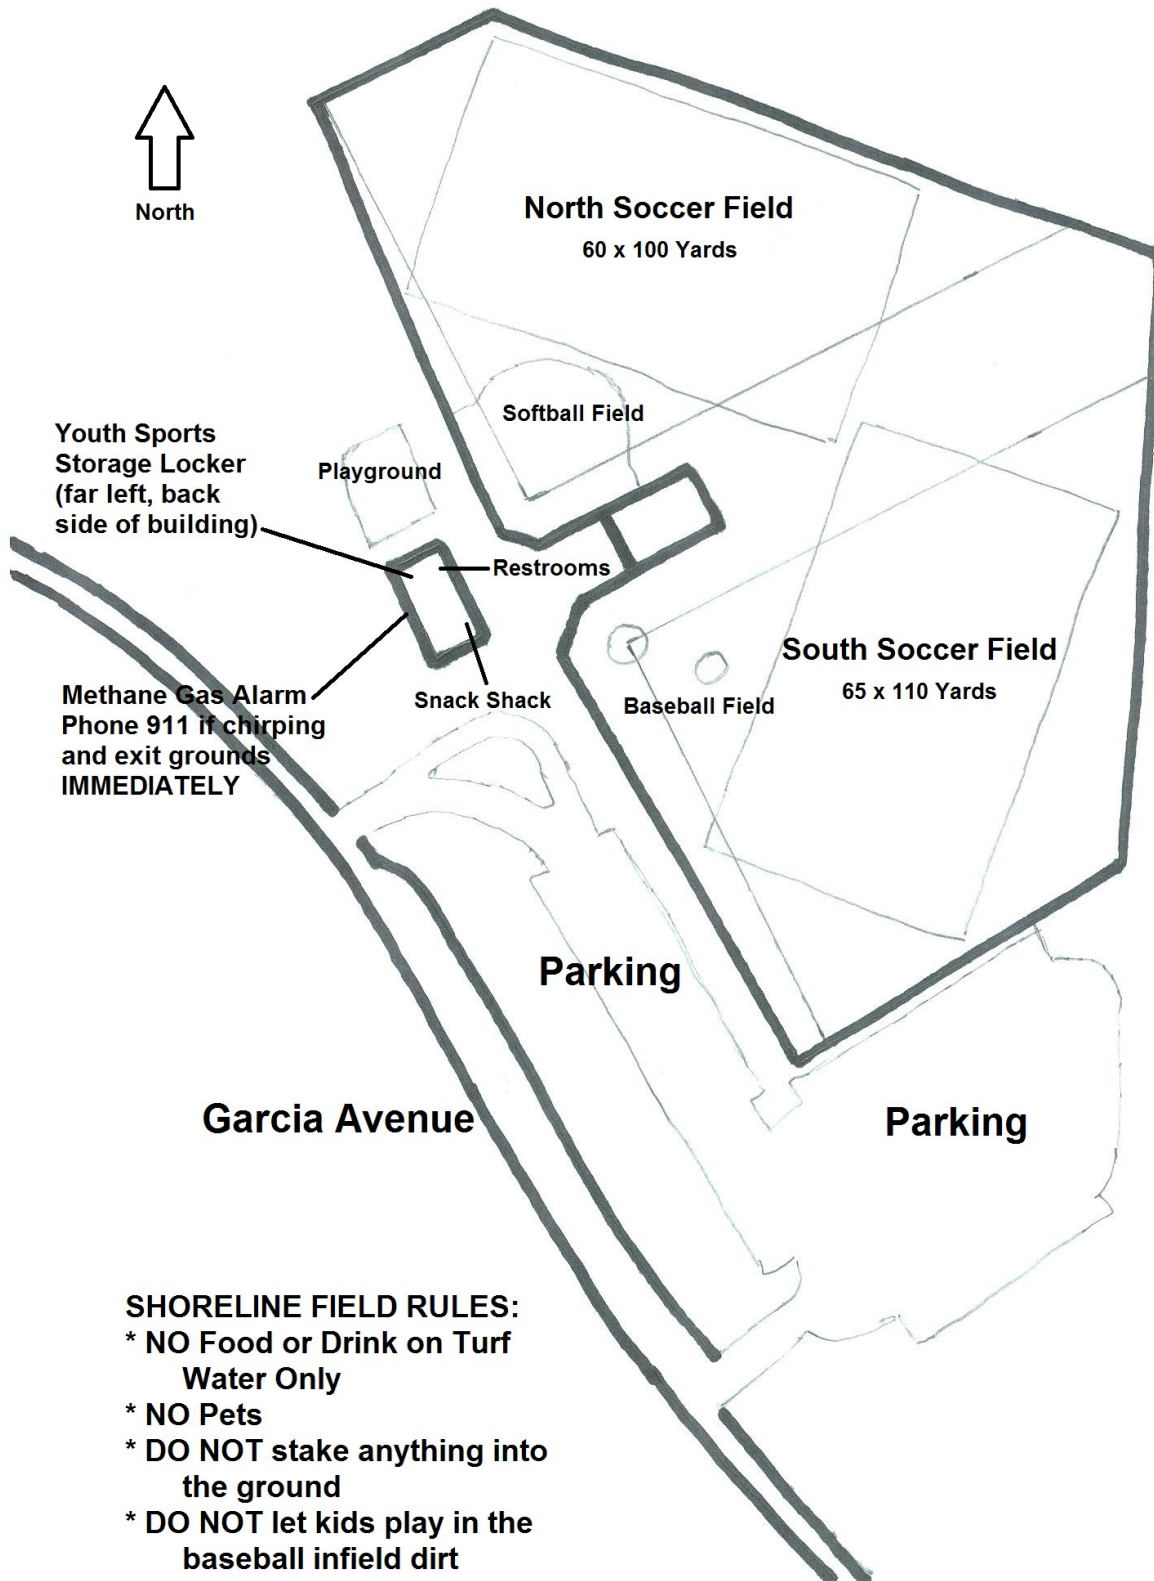

# Shoreline Athletic Fields

2450 Garcia Avenue, Mountain View

## SHORELINE FIELD RULES:

- \* NO Food or Drink on Turf  
Water Only
- \* NO Pets
- \* DO NOT stake anything into the ground
- \* DO NOT let kids play in the baseball infield dirt